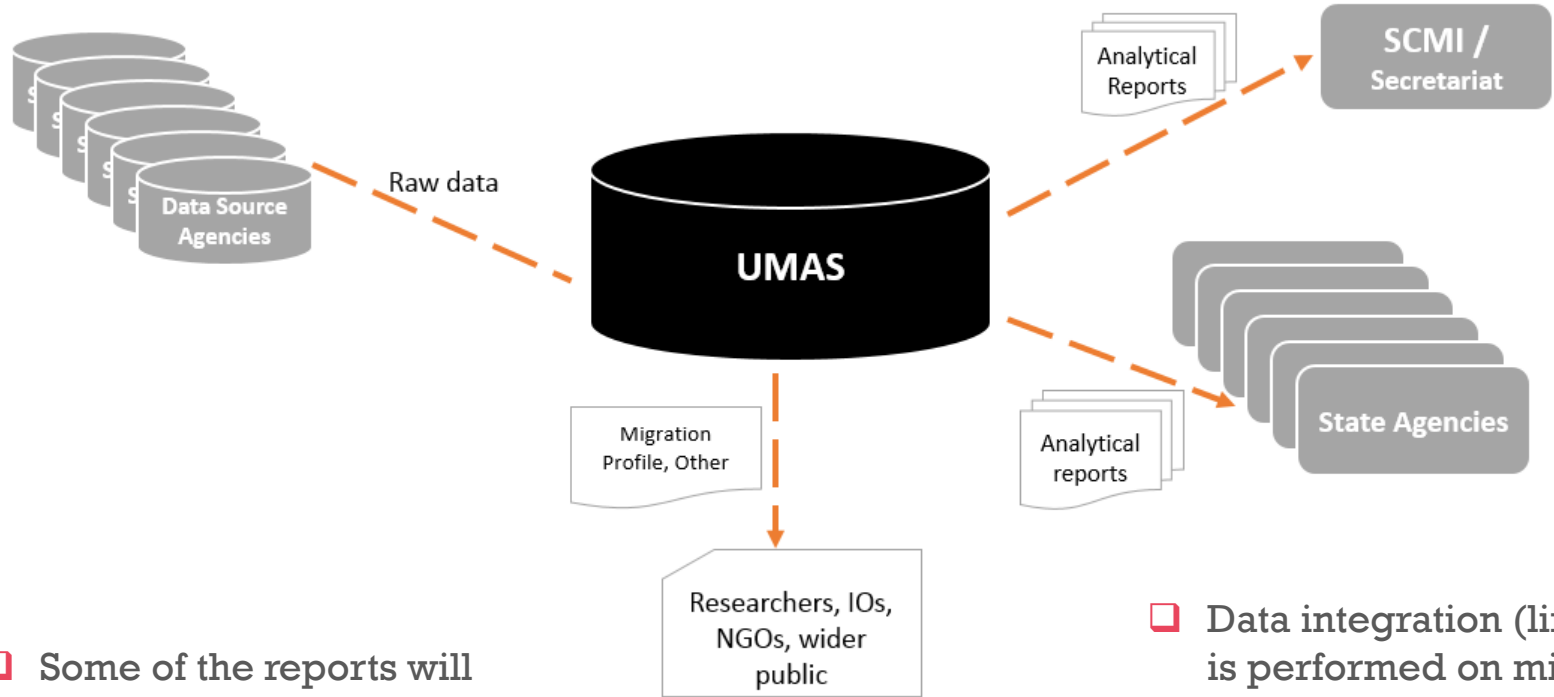

Unified Migration Data Analytical System

Public Service Development Agency
Ministry of Justice of Georgia

2019

PUBLIC SERVICE
DEVELOPMENT AGENCY

Ministry of
Justice of
Georgia

UNIFIED MIGRATION DATA
ANALYTICAL SYSTEM

The Concept

❑ Some of the reports will be developed for Migration Profile.

❑ Data integration (linkage) is performed on micro data, using person identification algorithms.

PUBLIC SERVICE
DEVELOPMENT AGENCY

Ministry of
Justice of
Georgia

UNIFIED MIGRATION DATA
ANALYTICAL SYSTEM

Progress from 2014 to present

Project
concept
developed

Legal
framework
adjusted

Project
team
staffed

Data
sources
secured

System
trial
version

New data
sources
added

Test
analytical
reports

Real
reports
produced

Developm
ent of
business
processes

Team
staffing
ongoing

PUBLIC SERVICE
DEVELOPMENT AGENCY

Ministry of
Justice of
Georgia

UNIFIED MIGRATION DATA
ANALYTICAL SYSTEM